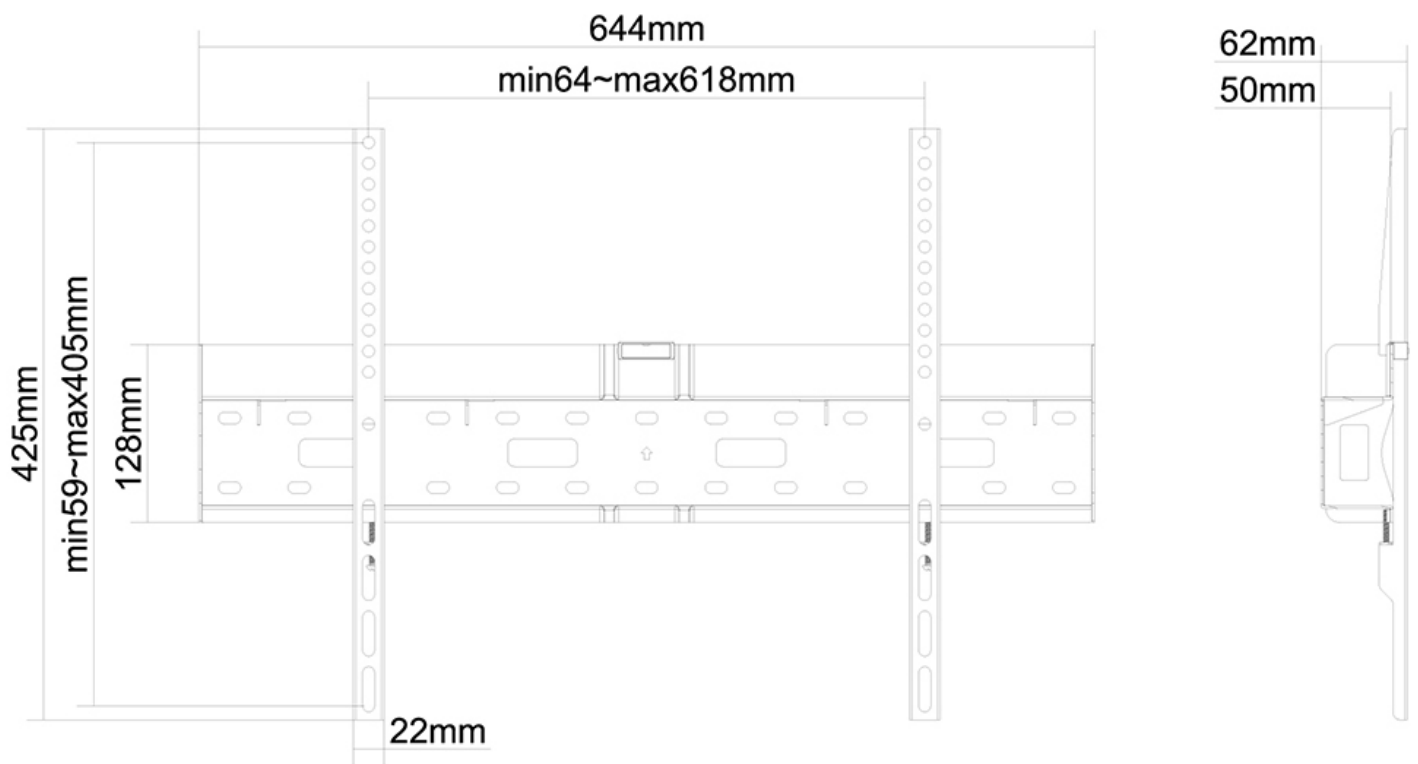

LFD-W1640MP

NEOMOUNTS TV WALL MOUNT

Neomounts