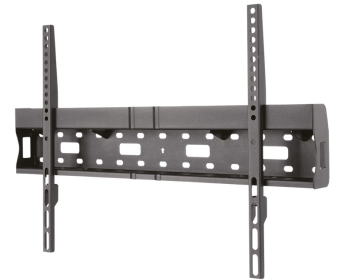

Neomounts

Neomounts TV/Monitor Wall Mount (fixed) for 37"-75" Screen with Mediabox storage - Black

Neomounts model LFD-W1640MP is a fixed wall mount for flat screens up to 75". The depth of this mount is 6,2 centimetres and also offers the option to store a Mediaplayer or Mini PC.

Neomounts LFD-W1640MP is suitable for screens up to 75". The weight capacity of this product is 35 kg and is suitable for screens that meet VESA hole pattern 200x200 to 600x400mm.

Create a clean design ambiance for your flat screen TV or LFD in public areas.

All installation material including is included with the product.