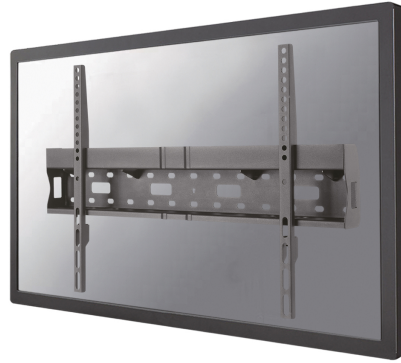

LFD-W1640MP

NEOMOUNTS TV WALL MOUNT

SPECIFICATIONS

GENERAL

Min. screen size*	37 inch
Max. screen size*	75 inch
Max. weight	35 kg (per screen)
Screens	1
VESA minimum	200x200 mm
VESA maximum	600x400 mm
Distance to wall	6,2 cm

FUNCTIONALITY

Type	Fixed
Adjustment type	None

INFORMATION

Color	Black
Main material	Steel
Warranty	5 year
EAN code	8717371446352

*Please note: The inch sizes stated are just an indication, combined with the weight and VESA sizes. The maximum weight and VESA size are absolute restrictions for the products and should not be exceeded.

Neomounts